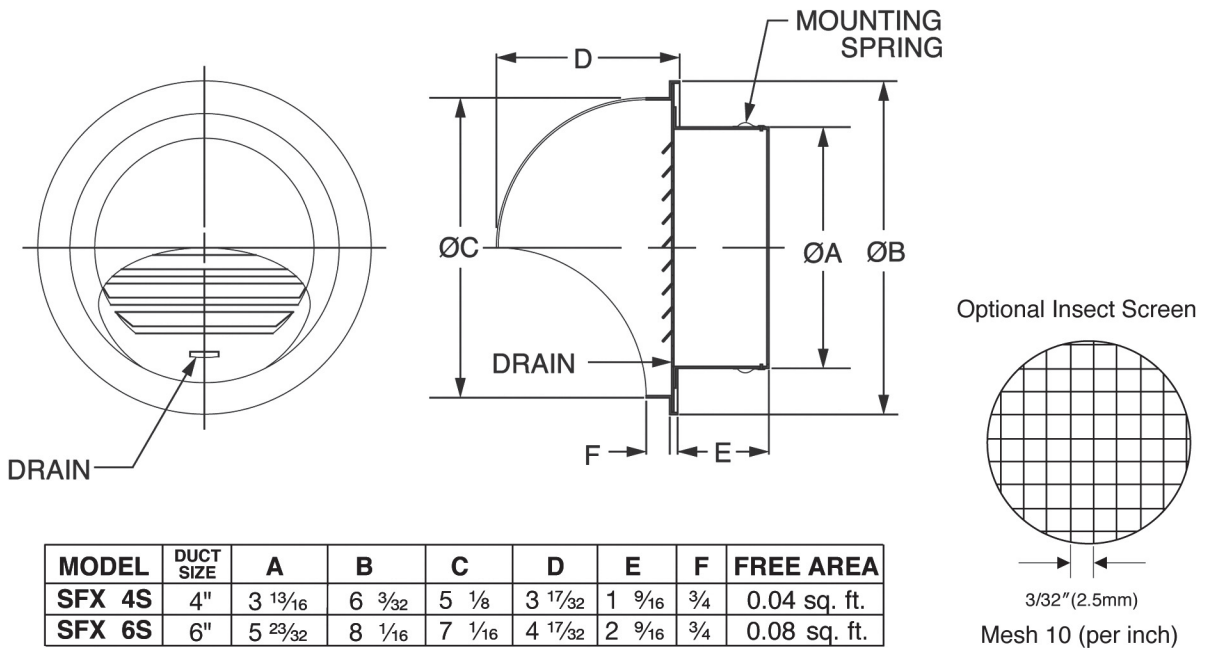

Model: SFX-S

Stainless Steel Vent Cap

- Fresh Air Intake/Exhaust Outlet
- For Interior and Exterior Location
- Optional Insect Screen (SFX-SN)

- Material: Stainless Steel
- Standard Finish: Polished

Dimensions are in inches. Product Information is Subject to Change Without Notice

JOB NAME: _____
 LOCATION: _____
 ARCHITECT: _____
 ENGINEER: _____
 CONTRACTOR: _____

SUBMITTED BY: _____

DATE: _____

Model SFX-S
 Stainless Steel Vent Cap

Form No.364-22R1S