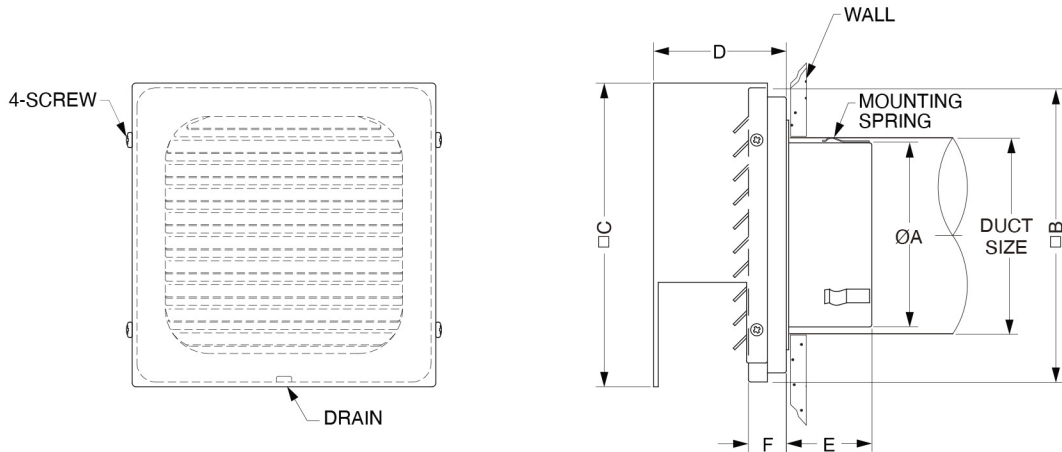

Aluminum Vent Cap

Model:KXU

- Fresh Air Intake/Exhaust Outlet
- For Interior and Exterior Location
- Weather Resistant
- Optional Insect Screen (KXU-N)

- Material:Aluminum
- Standard Finish: Clear Anodized (Custom Colors Available)

MODEL	DUCT SIZE	A	B	C	D	E	F
KXU 4	4"	3 ¹³ / ₁₆	6 ³ / ₃₂	6 ⁵ / ₁₆	2 ³ / ₄	1 ²⁵ / ₃₂	²⁵ / ₃₂
KXU 6	6"	5 ²³ / ₃₂	8 ¹ / ₃₂	8 ¹ / ₄	3 ⁵ / ₃₂	2 ³ / ₄	²⁵ / ₃₂

Dimensions are in inches. Product information is subject to change without notice.