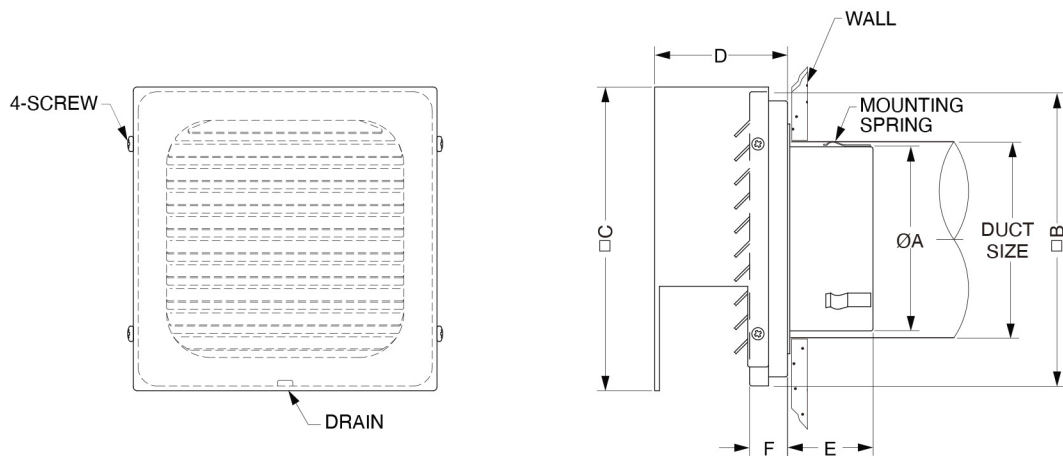

Aluminum Vent Cap

Model:KXU

- Fresh Air Intake/Exhaust Outlet
- For Interior and Exterior Location
- Weather Resistant
- Optional Insect Screen (KXU-N)

- Material:Aluminum
- Standard Finish: Clear Anodized (Custom Colors Available)

MODEL	DUCT SIZE	A	B	C	D	E	F
KXU 4	100	97	155	160	70	45	20
KXU 6	150	145	204	210	80	70	20

Dimensions are in millimeters. Product information is subject to change without notice.

JOB NAME: _____
 LOCATION: _____
 ARCHITECT: _____
 ENGINEER: _____
 CONTRACTOR: _____