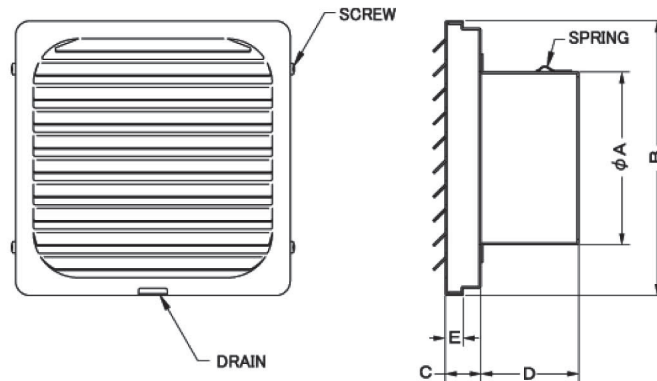

Seiho International, Inc.

SUBMITTAL SHEET

www.seiho.com

Model: **KX**

Aluminum Vent Cap

- Fresh Air Intake/Exhaust Outlet
- For Interior and Exterior Location
- Optional Insect Screen (KX-N)

- Material: Aluminum
- Standard Finish: Clear Anodized

Optional Insect Screen

3/32" (2.5mm)
Mesh 10 (per inch)

MODEL	DUCT SIZE	A	B	C	D	E	FREE AREA
KX 3	3	2 3/4	6 3/32	25/32	1 3/4	7/16	0.12 sq.ft.
KX 4	4	3 3/4	6 3/32	25/32	1 3/4	7/16	0.12 sq.ft.
KX 5	5	4 1/2	8	25/32	1 3/4	7/16	0.21 sq.ft.
KX 6	6	5 23/32	8	25/32	2 1/4	7/16	0.21 sq.ft.