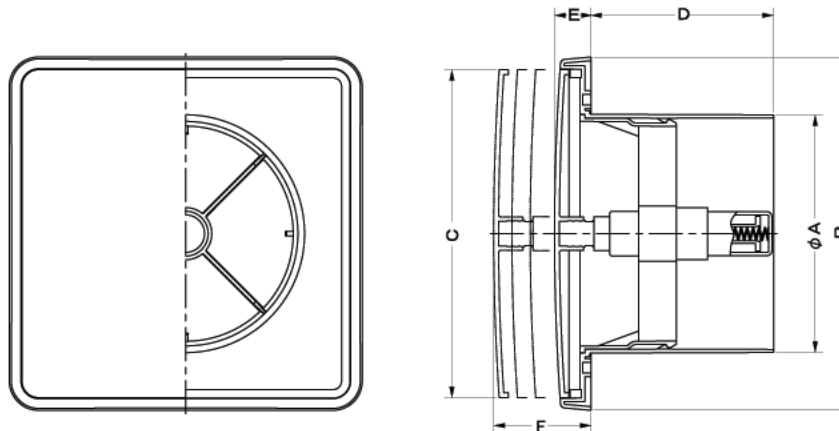

Model: JSP

Adjustable Plastic Grille

- Fresh Air Intake/Exhaust Outlet
- Adjustable Volume Vontrol by Pressing Face Plate
- Competitively Priced

- Material: ABS Resin
- Standard Finish: White

MODEL	DUCT SIZE	A	B	C	D	E	F
JSP 4	4	3 3/4	5 23/32	5 9/32	2 3/4	19/32	1 1/2 : 1 1/4 : 31/32
JSP 6	6	5 13/16	7 11/16	7 3/16	2 3/4	19/32	1 3/4 : 1 1/4 : 1

Product information is subject to change without notice. All dimensions in inches.

JOB NAME: _____
 LOCATION: _____
 ARCHITECT: _____
 ENGINEER: _____
 CONTRACTOR: _____

SUBMITTED BY: _____

DATE: _____

Model JSP
Adjustable Round Grille