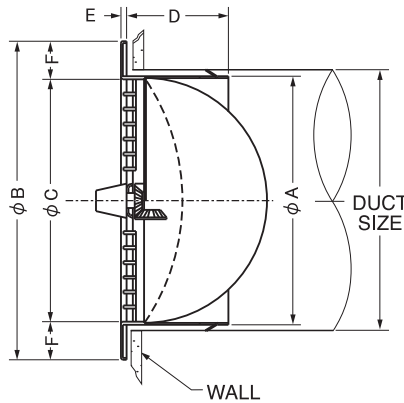

Model: DK-M

Volume Adjustable Round Grille

- Fresh Air Intake/Exhaust Outlet
- Standard with Butterfly Damper
- Competitively Priced

- Material: ABS Resin
- Standard Finish: White

MODEL	DUCT SIZE	A	B	C	D	E	F	FREE AREA
DK 3M	3	2 29/32	3 29/32	2 23/32	1 9/16	3/16	5/8	0.02sq.ft
DK 4M	4	3 29/32	5 3/32	3 21/32	2 1/8	3/16	23/32	0.04sq.ft
DK 6M	6	5 13/16	7 1/16	5 11/32	2 1/8	3/16	27/32	0.10sq.ft

Product information is subject to change without notice. All dimensions in inches.

JOB NAME: _____
 LOCATION: _____
 ARCHITECT: _____
 ENGINEER: _____
 CONTRACTOR: _____

SUBMITTED BY: _____

DATE: _____

Model DK-M
 Volume Adjustable Round Grille