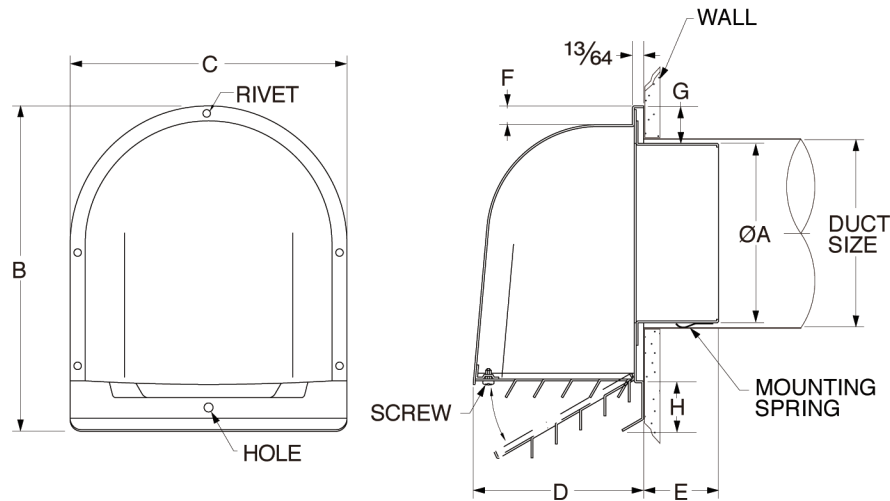

MODEL	DUCT SIZE	A	B	C	D	E	F	G	H	FREE AREA
CFX 3	3"	2 ¹⁹ / ₁₆	7 ³ / ₁₆	5 ⁷ / ₈	3 ⁷ / ₈	1 ⁹ / ₁₆	7 ¹ / ₁₆	2 ⁵ / ₃₂	1 ³ / ₈	0.03sq.ft
CFX 4	4"	3 ¹⁹ / ₁₆	7 ³ / ₁₆	5 ⁷ / ₈	3 ⁷ / ₈	1 ⁹ / ₁₆	7 ¹ / ₁₆	2 ⁵ / ₃₂	1 ³ / ₈	0.03sq.ft
CFX 5	5"	4 ²³ / ₃₂	9 ³ / ₈	7 ²⁹ / ₃₂	5 ⁷ / ₃₂	2	1 ¹⁵ / ₃₂	2 ⁵ / ₃₂	1 ³ / ₈	0.08sq.ft
CFX 6	6"	5 ²³ / ₃₂	9 ³ / ₈	7 ²⁹ / ₃₂	5 ⁷ / ₃₂	2 ⁹ / ₁₆	1 ¹⁵ / ₃₂	2 ⁵ / ₃₂	1 ³ / ₈	0.08sq.ft
CFX 7	7"	6 ¹ / ₁₆	11 ⁷ / ₁₆	9 ¹⁷ / ₃₂	6 ³¹ / ₃₂	2 ⁹ / ₁₆	1 ¹⁵ / ₃₂	2 ⁹ / ₃₂	1 ³ / ₈	0.14sq.ft
CFX 8	8"	7 ¹ / ₁₆	11 ⁷ / ₁₆	9 ¹⁷ / ₃₂	6 ³¹ / ₃₂	2 ³¹ / ₃₂	1 ¹⁵ / ₃₂	2 ⁹ / ₃₂	1 ³ / ₈	0.17sq.ft
CFX10	10"	9 ² / ₃₂	16 ³ / ₄	12 ¹⁹ / ₃₂	9 ¹ / ₄	2 ³¹ / ₃₂	1 ¹⁹ / ₃₂	1 ³ / ₃₂	1 ³ / ₃₂	0.23sq.ft
CFX12	12"	11 ⁵ / ₈	16 ³ / ₄	12 ¹⁹ / ₃₂	9 ¹ / ₄	2 ³¹ / ₃₂	1 ¹⁹ / ₃₂	1 ³ / ₃₂	1 ³ / ₃₂	0.26sq.ft

Dimensions are in inches. Product information is subject to change without notice.

JOB NAME: _____
 LOCATION: _____
 ARCHITECT: _____
 ENGINEER: _____
 CONTRACTOR: _____

SUBMITTED BY: _____

DATE: _____

Model:CFX
 Aluminum Vent Cap