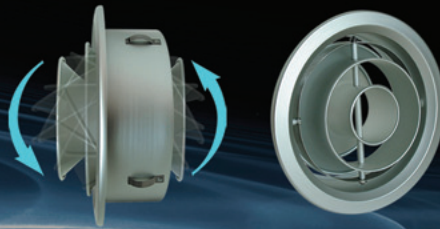

Aluminum TurboNozzle Series

 Made in U.S.A.

Stylish anodized aluminum finish with exceptionally high quality construction

Model: **NT**

Model: **NP**

World Trade Center Station New York, NY

- Airport Concourses
- Shopping Centres
- Sports Facilities
- Convention Centres
- Factories
- Retail Stores

Model: **NTX-R**
(Exposed Duct Mounted)

Model: **NTX**
(Surface Mounted)

Model: **NT-P**
(TurboNozzle Panel)

Model: **BS**
(Butterfly Damper)

Reversible TurboNozzle

Model: **NX**

- Narrow or Wide Jet Air Pattern
- Adjustable Air Direction
- High Airflow Capacity