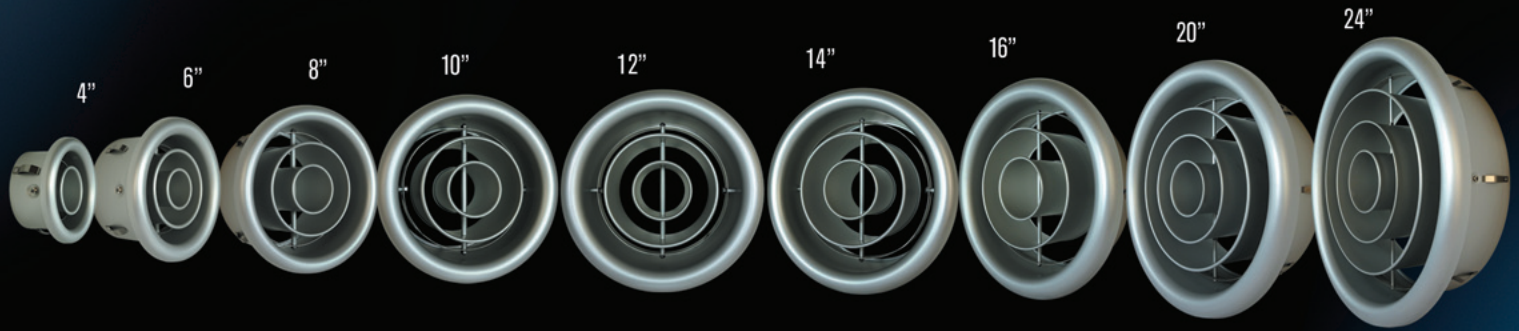

Aluminum TurboNozzle Series

 Made in U.S.A.

Stylish anodized aluminum finish with exceptionally high quality construction

Model: **NT**

Model: **NP**

World Trade Center Station New York, NY

- Airport Concourses
- Shopping Centres
- Sports Facilities
- Convention Centres
- Factories
- Retail Stores

Model: **NTX-R**
(Exposed Duct Mounted)

Model: **NTX**
(Surface Mounted)

Model: **NT-P**
(TurboNozzle Panel)

Model: **BS**
(Butterfly Damper)

Reversible TurboNozzle

Model: **NX**

- Narrow or Wide Jet Air Pattern
- Adjustable Air Direction
- High Airflow Capacity