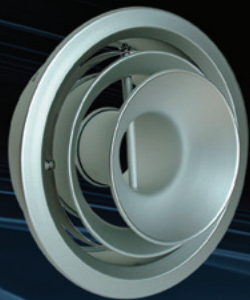

Aluminum TurboNozzle Series

 Made in U.S.A.

Stylish anodized aluminum finish with exceptionally high quality construction

Model: **NT**

Model: **NP**

World Trade Center Station New York, NY

- Airport Concourses
- Shopping Centres
- Sports Facilities
- Convention Centres
- Factories
- Retail Stores

Model: **NTX-R**
(Exposed Duct Mounted)

Model: **NTX**
(Surface Mounted)

Model: **NT-P**
(TurboNozzle Panel)

Model: **BS**
(Butterfly Damper)

Reversible TurboNozzle

Model: **NX**

- Narrow or Wide Jet Air Pattern
- Adjustable Air Direction
- High Airflow Capacity