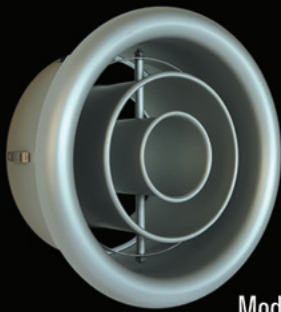

Aluminum TurboNozzle Series

 Made in U.S.A.

Stylish anodized aluminum finish with exceptionally high quality construction

Model: **NT**

Model: **NP**

World Trade Center Station New York, NY

- Airport Concourses
- Shopping Centres
- Sports Facilities
- Convention Centres
- Factories
- Retail Stores

Model: **NTX-R**
(Exposed Duct Mounted)

Model: **NTX**
(Surface Mounted)

Model: **NT-P**
(TurboNozzle Panel)

Model: **BS**
(Butterfly Damper)

Reversible TurboNozzle

Model: **NX**

- Narrow or Wide Jet Air Pattern
- Adjustable Air Direction
- High Airflow Capacity