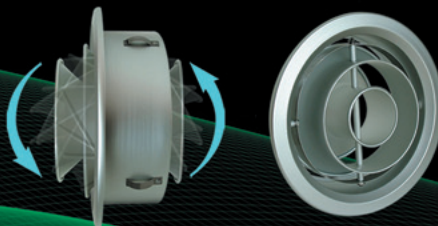

Aluminum TurboNozzle Series

Stylish anodized aluminum finish with exceptionally high quality construction

Model: **NT**

Model: **NP**

World Trade Center Station New York, NY

- Airport Concourses
- Shopping Centres
- Sports Facilities
- Convention Centres
- Factories
- Retail Stores

Model: **NTX-R**
(Exposed Duct Mounted)

Model: **NTX**
(Surface Mounted)

Model: **NT-P**
(TurboNozzle Panel)

Model: **BS**
(Butterfly Damper)

Reversible TurboNozzle

Model: **NX**

- Narrow or Wide Jet Air Pattern
- Adjustable Air Direction
- High Airflow Capacity