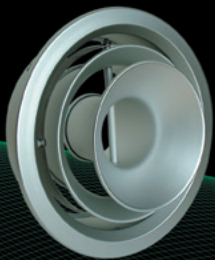

Aluminum TurboNozzle Series

Stylish anodized aluminum finish with exceptionally high quality construction

Model: **NT**

Model: **NP**

World Trade Center Station New York, NY

- Airport Concourses
- Shopping Centres
- Sports Facilities
- Convention Centres
- Factories
- Retail Stores

Model: **NTX-R**
(Exposed Duct Mounted)

Model: **NTX**
(Surface Mounted)

Model: **NT-P**
(TurboNozzle Panel)

Model: **BS**
(Butterfly Damper)

Reversible TurboNozzle

Model: **NX**

- Narrow or Wide Jet Air Pattern
- Adjustable Air Direction
- High Airflow Capacity