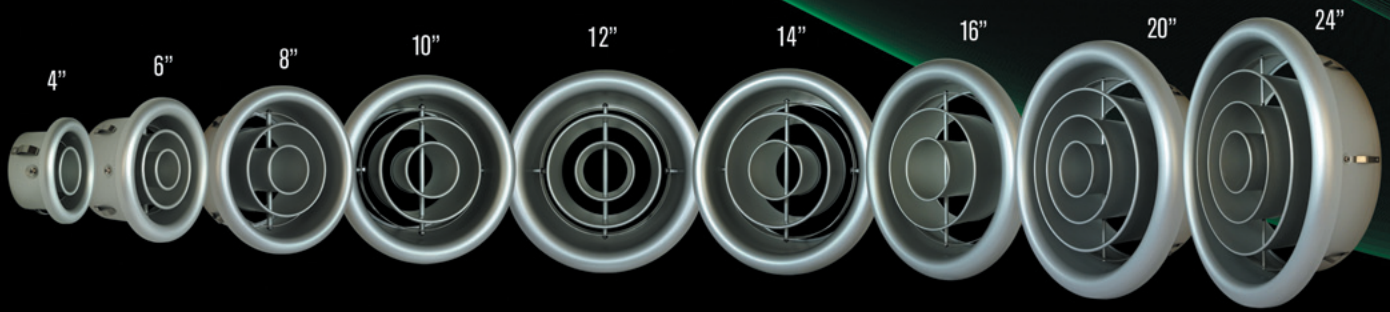

Aluminum TurboNozzle Series

Stylish anodized aluminum finish with exceptionally high quality construction

Model: **NT**

Model: **NP**

World Trade Center Station New York, NY

- Airport Concourses
- Shopping Centres
- Sports Facilities
- Convention Centres
- Factories
- Retail Stores

Model: **NTX-R**
(Exposed Duct Mounted)

Model: **NTX**
(Surface Mounted)

Model: **NT-P**
(TurboNozzle Panel)

Model: **BS**
(Butterfly Damper)

Reversible TurboNozzle

Model: **NX**

- Narrow or Wide Jet Air Pattern
- Adjustable Air Direction
- High Airflow Capacity