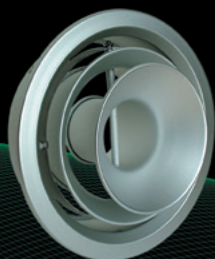

# Aluminum TurboNozzle Series

 Made in U.S.A.

*Stylish anodized aluminum finish with exceptionally high quality construction*

Model: **NT**

Model: **NP**

World Trade Center Station New York, NY

- Airport Concourses
- Shopping Centres
- Sports Facilities
- Convention Centres
- Factories
- Retail Stores

Model: **NTX-R**  
(Exposed Duct Mounted)

Model: **NTX**  
(Surface Mounted)

Model: **NT-P**  
(TurboNozzle Panel)

Model: **BS**  
(Butterfly Damper)

## Reversible TurboNozzle

Model: **NX**

- Narrow or Wide Jet Air Pattern
- Adjustable Air Direction
- High Airflow Capacity

■ Diffusing Pattern

■ Straight Pattern

► If you are interested in becoming an authorized international distributor, please contact us. (Except the United States/Canada/Mexico/Japan)