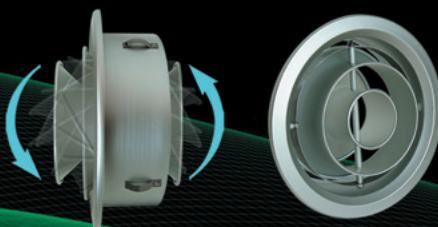

# Aluminum TurboNozzle Series

 Made in U.S.A.

*Stylish anodized aluminum finish with exceptionally high quality construction*

Model: **NT**

Model: **NP**

World Trade Center Station New York, NY

- Airport Concourses
- Shopping Centres
- Sports Facilities
- Convention Centres
- Factories
- Retail Stores

Model: **NTX-R**  
(Exposed Duct Mounted)

Model: **NTX**  
(Surface Mounted)

Model: **NT-P**  
(TurboNozzle Panel)

Model: **BS**  
(Butterfly Damper)

## Reversible TurboNozzle

Model: **NX**

- Narrow or Wide Jet Air Pattern
- Adjustable Air Direction
- High Airflow Capacity

■ Diffusing Pattern

■ Straight Pattern

► If you are interested in becoming an authorized international distributor, please contact us. (Except the United States/Canada/Mexico/Japan)