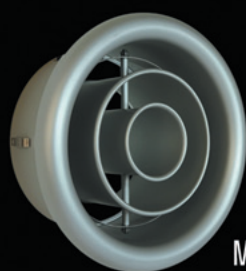

# Aluminum TurboNozzle Series

 Made in U.S.A.

*Stylish anodized aluminum finish with exceptionally high quality construction*

Model: **NT**

Model: **NP**

World Trade Center Station New York, NY

- Airport Concourses
- Shopping Centres
- Sports Facilities
- Convention Centres
- Factories
- Retail Stores

Model: **NTX-R**  
(Exposed Duct Mounted)

Model: **NTX**  
(Surface Mounted)

Model: **NT-P**  
(TurboNozzle Panel)

Model: **BS**  
(Butterfly Damper)

## Reversible TurboNozzle

Model: **NX**

- Narrow or Wide Jet Air Pattern
- Adjustable Air Direction
- High Airflow Capacity

■ Diffusing Pattern

■ Straight Pattern

► If you are interested in becoming an authorized international distributor, please contact us. (Except the United States/Canada/Mexico/Japan)