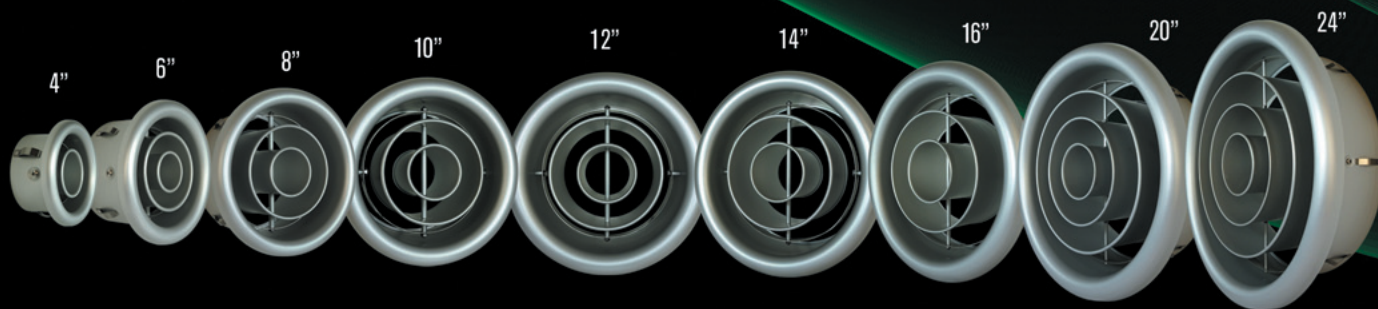

# Aluminum TurboNozzle Series

 Made in U.S.A.

*Stylish anodized aluminum finish with exceptionally high quality construction*

Model: **NT**

Model: **NP**

World Trade Center Station New York, NY

- Airport Concourses
- Shopping Centres
- Sports Facilities
- Convention Centres
- Factories
- Retail Stores

Model: **NTX-R**  
(Exposed Duct Mounted)

Model: **NTX**  
(Surface Mounted)

Model: **NT-P**  
(TurboNozzle Panel)

Model: **BS**  
(Butterfly Damper)

## Reversible TurboNozzle

Model: **NX**

- Narrow or Wide Jet Air Pattern
- Adjustable Air Direction
- High Airflow Capacity

■ Diffusing Pattern

■ Straight Pattern

► If you are interested in becoming an authorized international distributor, please contact us. (Except the United States/Canada/Mexico/Japan)