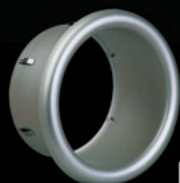

# Aluminum TurboNozzle Series

 Made in U.S.A.

*Stylish anodized aluminum finish with exceptionally high quality construction*

Model: **NT**

Model: **NP**

World Trade Center Station New York, NY

- Airport Concourses
- Shopping Centres
- Sports Facilities
- Convention Centres
- Factories
- Retail Stores

Model: **NTX-R**  
(Exposed Duct Mounted)

Model: **NTX**  
(Surface Mounted)

Model: **NT-P**  
(TurboNozzle Panel)

Model: **BS**  
(Butterfly Damper)

## Reversible TurboNozzle

Model: **NX**

- Narrow or Wide Jet Air Pattern
- Adjustable Air Direction
- High Airflow Capacity

■ Diffusing Pattern

■ Straight Pattern

► If you are interested in becoming an authorized international distributor, please contact us. (Except the United States/Canada/Mexico/Japan)