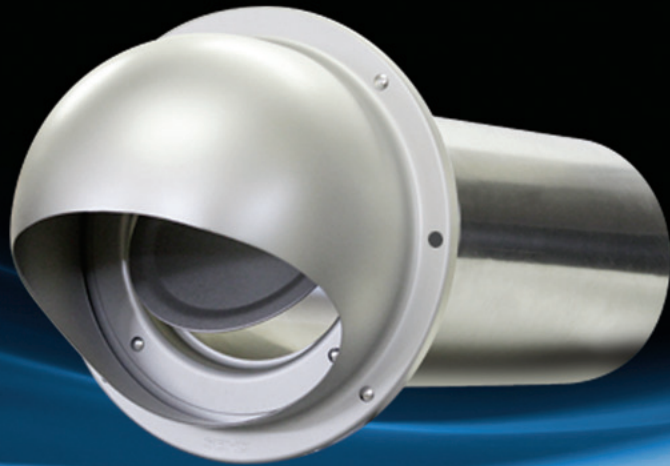

Dryer Vent

Aluminum Construction

NEW!

Model: **SFB-P**

Sizes: 4" & 6"

NEW!

Model: **SB-P**

Sizes: 4" & 6"