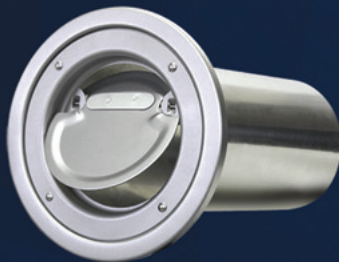

DRYER VENTS

Model: **SB-P**
4" & 6" Aluminum

Model: **SFB-P**
4" & 6" Aluminum

Model **SFZC**
4" & 6" Aluminum

Model **RCC-S**
4" & 6" Stainless Steel

VENT CAPS

Model **SX**
3"-8" Aluminum

Model **KX**
3"-6" Aluminum

Model **SFX-S**
4" & 6" Stainless Steel

Model **SXL**
10"-16" Aluminum

FRESH AIR GRILLES

Model **JRC**
4" & 6" Aluminum

Model **JRA**
4" & 6" ABS Resin

Model **DK-M8**
3", 4", 6" ABS Resin

Model **JSP**
4" & 6" ABS Resin