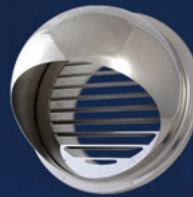

DRYER VENTS

Model: **SB-P**
4" & 6" Aluminum

Model: **SFB-P**
4" & 6" Aluminum

Model **SFZC**
4" & 6" Aluminum

Model **RCC-S**
4" & 6" Stainless Steel

VENT CAPS

Model **SX**
3"-8" Aluminum

Model **KX**
3"-6" Aluminum

Model **SFX-S**
4" & 6" Stainless Steel

Model **SXL**
10"-16" Aluminum

FRESH AIR GRILLES

Model **JRC**
4" & 6" Aluminum

Model **JRA**
4" & 6" ABS Resin

Model **DK-M8**
3", 4", 6" ABS Resin

Model **JSP**
4" & 6" ABS Resin