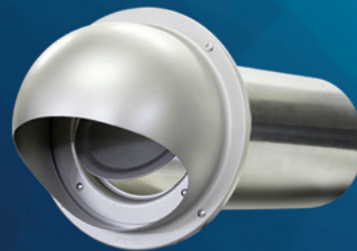

DRYER VENTS

Model: **SB-P**
4" & 6" Aluminum

Model: **SFB-P**
4" & 6" Aluminum

Model **SFZC**
4" & 6" Aluminum

Model **RCC-S**
4" & 6" Stainless Steel

VENT CAPS

Model **SX**
3"-8" Aluminum

Model **KX**
3"-6" Aluminum

Model **SFX-S**
4" & 6" Stainless Steel

Model **SXL**
10"-16" Aluminum

FRESH AIR GRILLES

Model **JRC**
4" & 6" Aluminum

Model **JRA**
4" & 6" ABS Resin

Model **DK-M8**
3", 4", 6" ABS Resin

Model **JSP**
4" & 6" ABS Resin