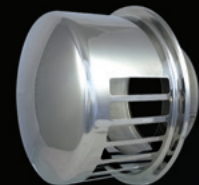

# Dryer Vents

Model: **SB-P**  
4" & 6" Aluminum

Model: **SFB-P**  
4" & 6" Aluminum

Model **SFZC**  
4" & 6" Aluminum

Model **RCC-S**  
4" & 6" Stainless Steel

# Vent Caps

Model **SX**  
3"-8" Aluminum

Model **KX**  
3"-6" Aluminum

Model **SFX-S**  
4" & 6" Stainless Steel

Model **SXL**  
10"-16" Aluminum

Model **SFZ**  
4" & 6" Aluminum

Model **SFX**  
3"-12" Aluminum

Model **SX-S**  
4" & 6" Stainless Steel

Model **RCA-S**  
4" & 6" Stainless Steel