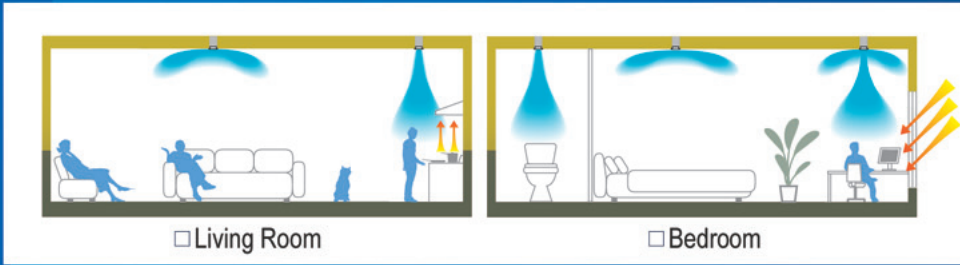

High Quality

Residential Ceiling MINI Diffusers

Sizes: 4", 6", 8"

Model: **TT**

Model: **TX**

- Low Diffusion Air Patterns
- Heavy Gauge Aluminum Body
- Vertical & Horizontal Throw (TX)
- Low Silhouette, Unobtrusive Profile

● Custom Colors Available

SpotDiffuser with Condensation Control Air Guide

Prevents Dripping

Model: **PK-K**

Dual Air Flow design also helps to reduce condensation on Air Guide

Made of low thermal conductance material (ABS Resin)

Air envelope that is created by the air guide covers the cold surface of the diffuser and reduces condensation build-up

- Restaurant Kitchens
- Food Processing Facilities
- Humidity Controlled Facilities
- High Heat Precision Manufacturing Plants
- Health and Fitness Centers