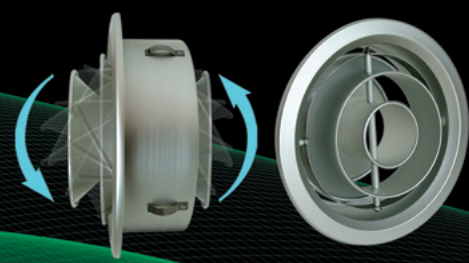

Aluminum TurboNozzle Series

 Made in U.S.A.

Stylish anodized aluminum finish with exceptionally high quality construction

Model: **NT**

Model: **NP**

World Trade Center Station New York, NY

- Airport Concourses
- Shopping Centres
- Sports Facilities
- Convention Centres
- Factories
- Retail Stores

Model: **NTX-R**
(Exposed Duct Mounted)

Model: **NTX**
(Surface Mounted)

Model: **NT-P**
(TurboNozzle Panel)

Model: **BS**
(Butterfly Damper)

Reversible TurboNozzle

Model: **NX**

- Narrow or Wide Jet Air Pattern
- Adjustable Air Direction
- High Airflow Capacity