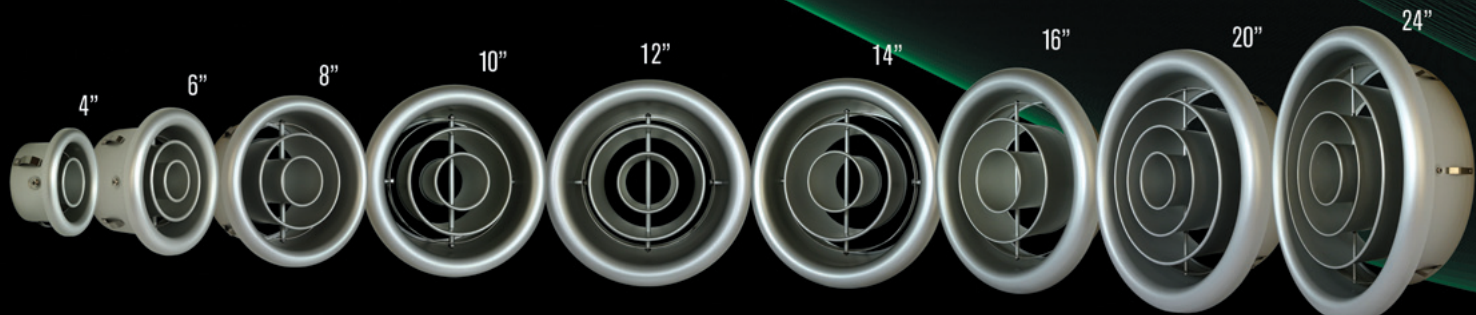

Aluminum TurboNozzle Series

 Made in U.S.A.

Stylish anodized aluminum finish with exceptionally high quality construction

Model: **NT**

Model: **NP**

World Trade Center Station New York, NY

- Airport Concourses
- Shopping Centres
- Sports Facilities
- Convention Centres
- Factories
- Retail Stores

Model: **NTX-R**
(Exposed Duct Mounted)

Model: **NTX**
(Surface Mounted)

Model: **NT-P**
(TurboNozzle Panel)

Model: **BS**
(Butterfly Damper)

Reversible TurboNozzle

Model: **NX**

- Narrow or Wide Jet Air Pattern
- Adjustable Air Direction
- High Airflow Capacity