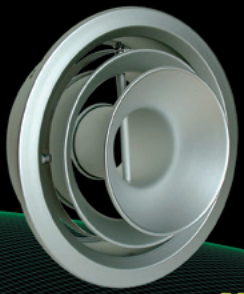

Aluminum TurboNozzle Series

 Made in U.S.A.

Stylish anodized aluminum finish with exceptionally high quality construction

Model: **NT**

Model: **NP**

World Trade Center Station New York, NY

- Airport Concourses
- Shopping Centres
- Sports Facilities
- Convention Centres
- Factories
- Retail Stores

Model: **NTX-R**
(Exposed Duct Mounted)

Model: **NTX**
(Surface Mounted)

Model: **NT-P**
(TurboNozzle Panel)

Model: **BS**
(Butterfly Damper)

Reversible TurboNozzle

Model: **NX**

- Narrow or Wide Jet Air Pattern
- Adjustable Air Direction
- High Airflow Capacity