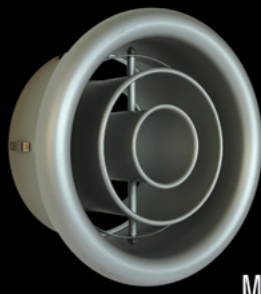

Aluminum TurboNozzle Series

 Made in U.S.A.

Stylish anodized aluminum finish with exceptionally high quality construction

Model: **NT**

Model: **NP**

World Trade Center Station New York, NY

- Airport Concourses
- Shopping Centres
- Sports Facilities
- Convention Centres
- Factories
- Retail Stores

Model: **NTX-R**
(Exposed Duct Mounted)

Model: **NTX**
(Surface Mounted)

Model: **NT-P**
(TurboNozzle Panel)

Model: **BS**
(Butterfly Damper)

Reversible TurboNozzle

Model: **NX**

- Narrow or Wide Jet Air Pattern
- Adjustable Air Direction
- High Airflow Capacity