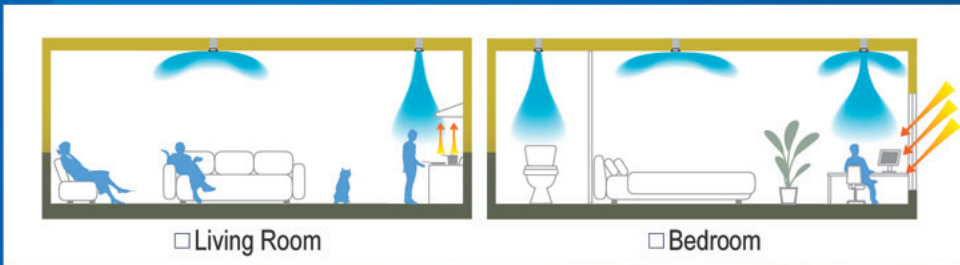

High Quality

Residential Ceiling MINI Diffusers

Sizes: 4", 6", 8"

Model: **TT**

Model: **TX**

- Low Diffusion Air Patterns
- Heavy Gauge Aluminum Body
- Vertical & Horizontal Throw (TX)
- Low Silhouette, Unobtrusive Profile

● Custom Colors Available

SpotDiffuser with Condensation Control Air Guide

Prevents Dripping

Model: **PK-K**

- Restaurant Kitchens
- Food Processing Facilities
- Humidity Controlled Facilities
- High Heat Precision Manufacturing Plants
- Health and Fitness Centers

Dual Air Flow design also helps to reduce condensation on Air Guide

Made of low thermal conductance material (ABS Resin)

Air envelope that is created by the air guide covers the cold surface of the diffuser and reduces condensation build-up