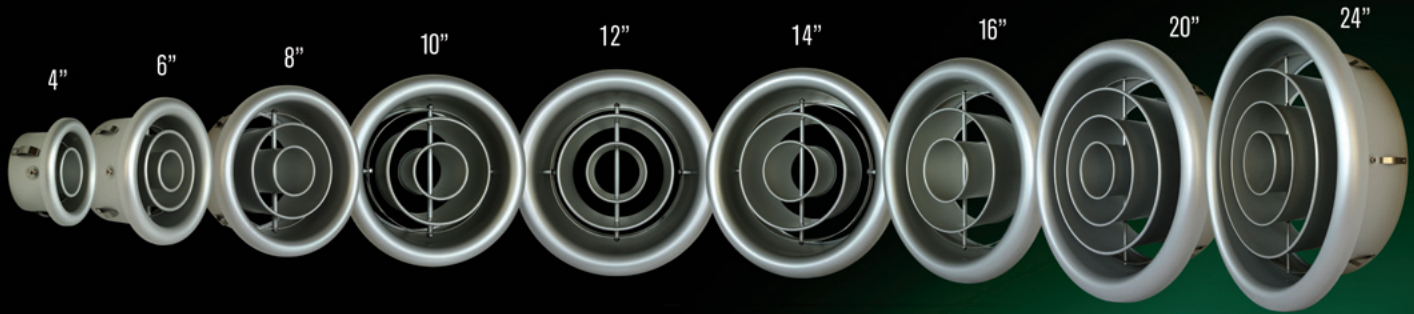

# Aluminum TurboNozzle Series

Made in U.S.A.

*Stylish anodized aluminum finish with exceptionally high quality construction*

Model: **NT**

Model: **NP**

Natural History Museum Los Angeles, CA

Model: **NTX-R**  
(Exposed Duct Mounted)

Model: **NTX**  
(Surface Mounted)

Model: **NT-P**  
(TurboNozzle Panel)

Model: **BS**  
(Butterfly Damper)

- Airport Concourses
- Shopping Centres
- Sports Facilities
- Convention Centres
- Factories
- Retail Stores

## Reversible TurboNozzle

Model: **NX**

6" - 16"

- Narrow or Wide Jet Air Pattern
- Adjustable Air Direction
- High Airflow Capacity

Straight Pattern

Diffusing Pattern

► If you are interested in becoming an authorized international distributor, please contact us. (Except the United States/Canada/Mexico/Japan)