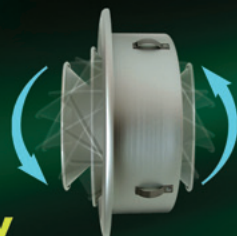

# Aluminum TurboNozzle Series

Made in U.S.A.

*Stylish anodized aluminum finish with exceptionally high quality construction*

Model: **NT**

Model: **NP**

Natural History Museum Los Angeles, CA

Model: **NTX-R**  
(Exposed Duct Mounted)

Model: **NTX**  
(Surface Mounted)

Model: **NT-P**  
(TurboNozzle Panel)

Model: **BS**  
(Butterfly Damper)

- Airport Concourses
- Shopping Centres
- Sports Facilities
- Convention Centres
- Factories
- Retail Stores

## Reversible TurboNozzle

Model: **NX**

6" - 16"

- Narrow or Wide Jet Air Pattern
- Adjustable Air Direction
- High Airflow Capacity

Straight Pattern

Diffusing Pattern

► If you are interested in becoming an authorized international distributor, please contact us. (Except the United States/Canada/Mexico/Japan)