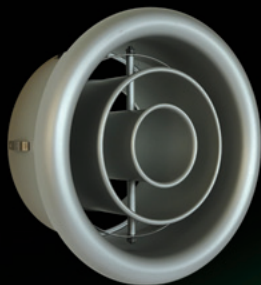

# Aluminum TurboNozzle Series

Made in U.S.A.

*Stylish anodized aluminum finish with exceptionally high quality construction*

Model: **NT**

Model: **NP**

Natural History Museum Los Angeles, CA

Model: **NTX-R**  
(Exposed Duct Mounted)

Model: **NTX**  
(Surface Mounted)

Model: **NT-P**  
(TurboNozzle Panel)

Model: **BS**  
(Butterfly Damper)

- Airport Concourses
- Shopping Centres
- Sports Facilities
- Convention Centres
- Factories
- Retail Stores

## Reversible TurboNozzle

Model: **NX**

6" - 16"

- Narrow or Wide Jet Air Pattern
- Adjustable Air Direction
- High Airflow Capacity

Straight Pattern

Diffusing Pattern

► If you are interested in becoming an authorized international distributor, please contact us. (Except the United States/Canada/Mexico/Japan)