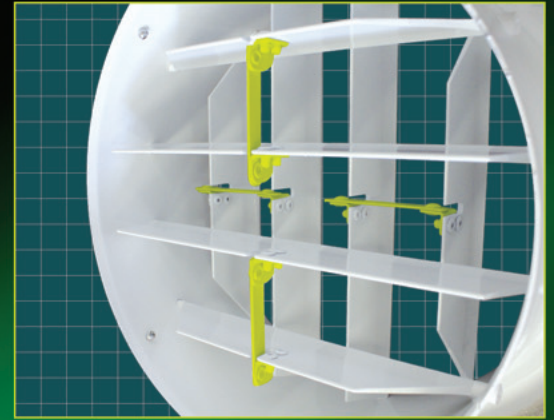

# Aluminum Grilles

Model: **NR-B**

**Linked Airfoil Blades**

The linked blades facilitate air direction control.

## HIGH CEILING DIFFUSER

The NR-Bs can be used for many different types of construction projects.

- High Grade Residence
- Convention Centers
- Office Buildings
- Hotels
- Airports
- Restaurants
- Sports Facilities
- Shopping Malls
- Hospitals

### Airflow Patterns (Size 10")

● Straight Discharge Pattern

● Wide Dispersion Pattern

● 45 Degree Discharge Pattern

Model: **BS**

Butterfly Damper

► If you are interested in becoming an authorized international distributor, please contact us.