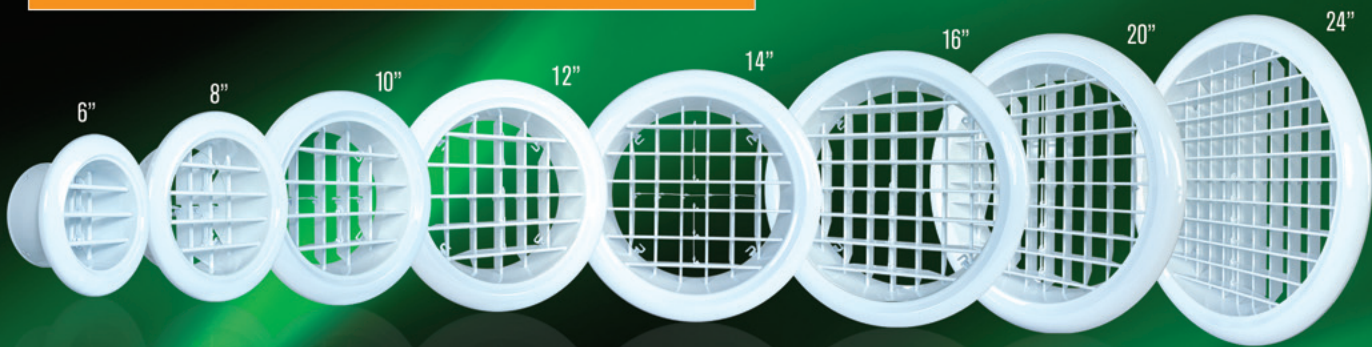

# Aluminum Grilles

Model: **NR-B**

**Linked Airfoil Blades**

The linked blades facilitate air direction control.

## HIGH CEILING DIFFUSER

The NR-Bs can be used for many different types of construction projects.

- High Grade Residence
- Convention Centers
- Office Buildings
- Hotels
- Airports
- Restaurants
- Sports Facilities
- Shopping Malls
- Hospitals

### Airflow Patterns (Size 10")

● Straight Discharge Pattern

● Wide Dispersion Pattern

● 45 Degree Discharge Pattern

Model: **BS**

Butterfly Damper

► If you are interested in becoming an authorized international distributor, please contact us.