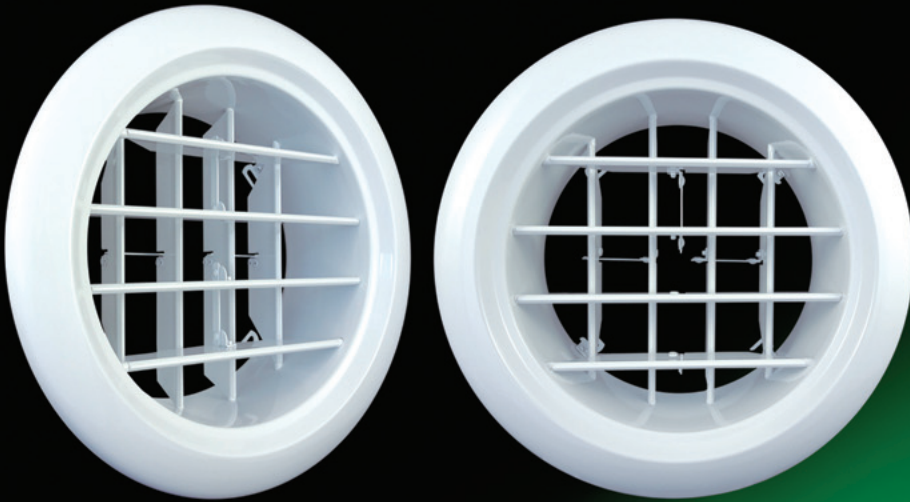

# Aluminum Grilles

Model: **NR-B**

**Linked Airfoil Blades**

The linked blades facilitate air direction control.

## HIGH CEILING DIFFUSER

The NR-Bs can be used for many different types of construction projects.

- High Grade Residence
- Convention Centers
- Office Buildings
- Hotels
- Airports
- Restaurants
- Sports Facilities
- Shopping Malls
- Hospitals

### Airflow Patterns (Size 10")

● Straight Discharge Pattern

● Wide Dispersion Pattern

● 45 Degree Discharge Pattern

Model: **BS**

Butterfly Damper

► If you are interested in becoming an authorized international distributor, please contact us.