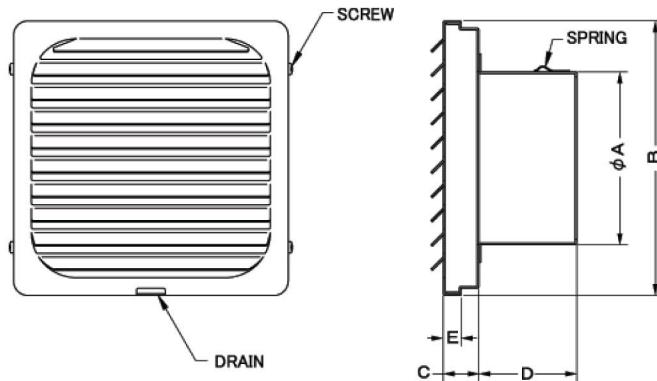

Seiho International, Inc.

SUBMITTAL SHEET

www.seiho.com

Model: **KX**

Aluminum Vent Cap

- Fresh Air Intake/Exhaust Outlet
- For Interior and Exterior Location
- Optional Insect Screen (KX-N)

- Material: Aluminum
- Standard Finish: Clear Anodized

MODEL	DUCT SIZE	A	B	C	D	E	FREE AREA
KX 3	3	2 3/4	6 3/32	25/32	1 3/4	7/16	0.12 sq.ft.
KX 4	4	3 3/4	6 3/32	25/32	1 3/4	7/16	0.12 sq.ft.
KX 5	5	4 1/2	8	25/32	1 3/4	7/16	0.21 sq.ft.
KX 6	6	5 23/32	8	25/32	2 1/4	7/16	0.21 sq.ft.