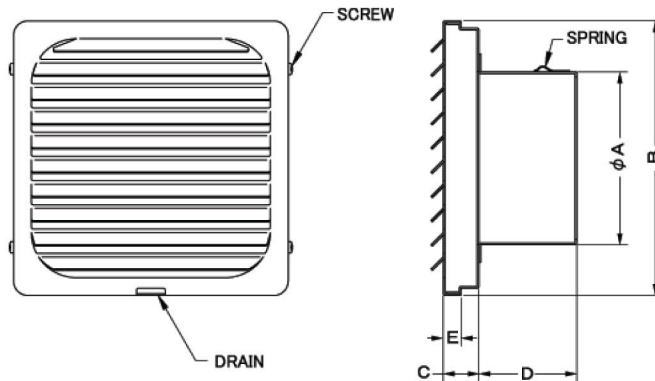

## Aluminum Vent Cap

- Fresh Air Intake/Exhaust Outlet
- For Interior and Exterior Location
- Optional Insect Screen (KX-N)

- Material: Aluminum
- Standard Finish: Clear Anodized

MODEL	DUCT SIZE	A	B	C	D	E	FREE AREA
KX 3	75	72	155	20	45	11	111.48 sq.cm
KX 4	100	97	155	20	45	11	111.48 sq.cm
KX 5	125	120	204	20	45	11	195.10 sq.cm
KX 6	150	145	204	20	55	11	195.10 sq.cm

Dimensions are in millimeters. Product Information is Subject to Change Without Notice

JOB NAME: \_\_\_\_\_  
 LOCATION: \_\_\_\_\_  
 ARCHITECT: \_\_\_\_\_  
 ENGINEER: \_\_\_\_\_  
 CONTRACTOR: \_\_\_\_\_