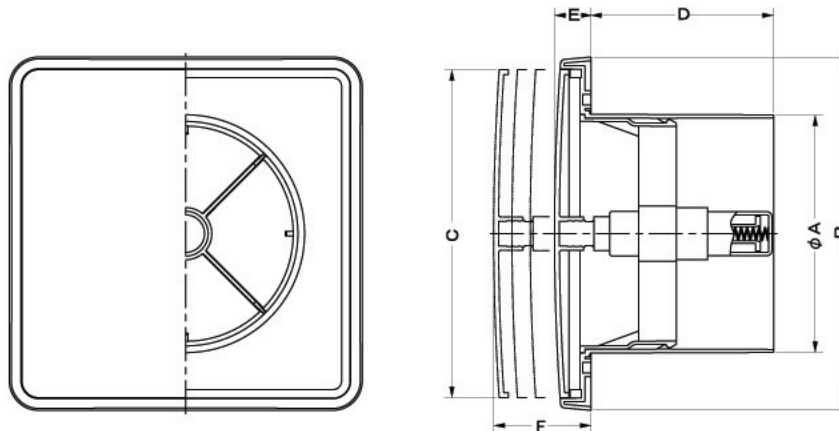

Model: JSP

Adjustable Plastic Grille

- Fresh Air Intake/Exhaust Outlet
- Adjustable Volume Vontrol by Pressing Face Plate
- Competitively Priced

- Material: ABS Resin
- Standard Finish: White

MODEL	DUCT SIZE	A	B	C	D	E	F
JSP 4	100	98	145	134	75	15	40 : 33 : 25
JSP 6	150	148	195	183	75	17	42 : 35 : 27

Dimensions are in millimeters. Product Information is Subject to Change Without Notice

JOB NAME: _____
 LOCATION: _____
 ARCHITECT: _____
 ENGINEER: _____
 CONTRACTOR: _____

SUBMITTED BY: _____

DATE: _____

Model JSP
Adjustable Round Grille

Form No. 399-M