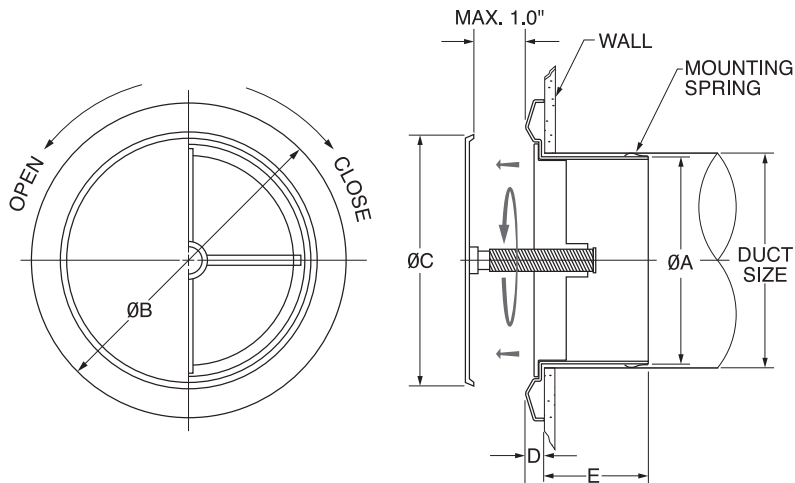

Model: JRA

Volume Adjustable Round Grille

- Fresh Air Intake/Exhaust Outlet
- Adjustable Core for Volume Control
- Competitively Priced

- Material: ABS Resin
- Standard Finish: White

MODEL	DUCT SIZE	A	B	C	D	E
JRA 4	4	3 ²⁵ / ₃₂	5 ²⁹ / ₃₂	5 ¹¹ / ₃₂	1/2	1 ³¹ / ₃₂
JRA 6	6	5 ²³ / ₃₂	7 ⁷ / ₈	6 ⁷ / ₃₂	1/2	1 ³¹ / ₃₂

Product information is subject to change without notice. All dimensions in inches.

JOB NAME: _____
 LOCATION: _____
 ARCHITECT: _____
 ENGINEER: _____
 CONTRACTOR: _____

SUBMITTED BY: _____

DATE: _____

Model JRA
 Volume Adjustable Round Grille