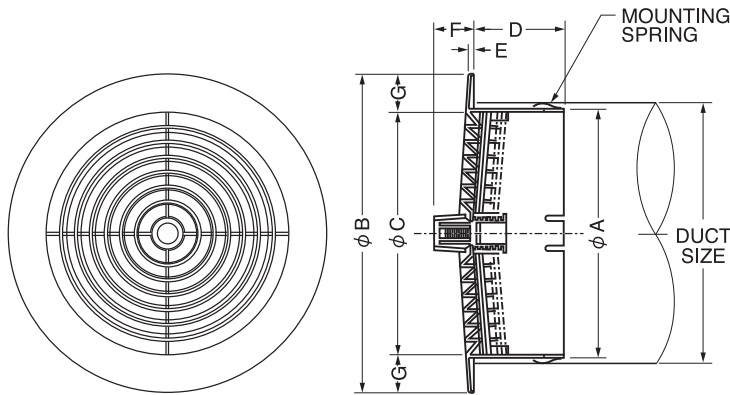

Seiho International, Inc.

SUBMITTAL SHEET

www.seiho.com

Model: DK-M3

Volume Adjustable Round Grille

- Fresh Air Intake/Exhaust Outlet
- Standard with Slide Damper
- Competitively Priced

- Material: ABS Resin
- Standard Finish: White

MODEL	DUCT SIZE	A	B	C	D	E	F	FREE AREA
DK 3M3	3	2 ²⁹ / ₃₂	4 1/4	3 1/8	1 15/16	3/16	9/16	0.02sq.ft
DK 4M3	4	3 7/8	5 1/8	4	1 15/16	3/16	1/2	0.04sq.ft
DK 6M3	6	5 7/8	7 1/16	5 15/16	1 15/16	3/16	9/16	0.08sq.ft

Product information is subject to change without notice. All dimensions in inches.

JOB NAME: _____ LOCATION: _____ ARCHITECT: _____ ENGINEER: _____ CONTRACTOR: _____	SUBMITTED BY: _____ 	DATE: _____ 	Model DK-M3 Volume Adjustable Round Grille
			Form No.393-22