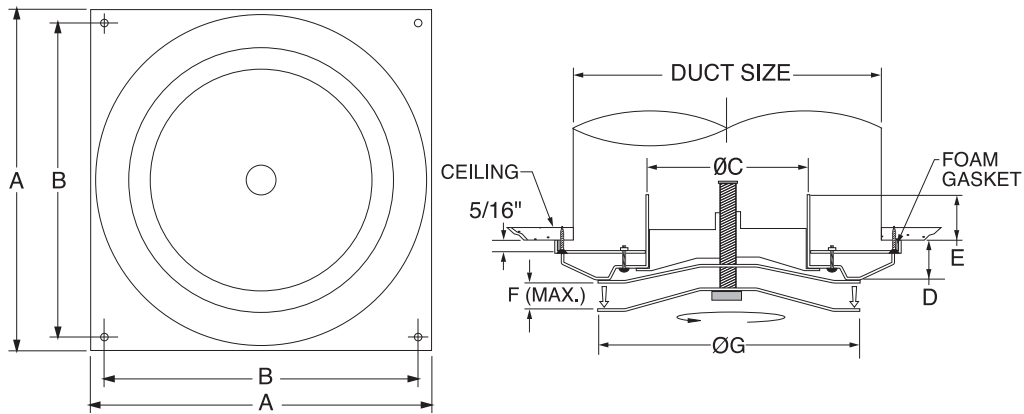

Model: TT-P

Residential Ceiling MINI Diffuser Panel

- Vertical & Horizontal Throw
- Easy Operation
- Adjustable Volume Control

- Material: Aluminum
- Standard Finish: White painted or Anodized

MODEL	DUCT SIZE		A	B	C	D	E	F	G
	SQUARE W x H	ROUND (Ø) INCHES							
TT 4P	6x6	4	8	7	3 3/4	15/16	1 17/32	1 5/8	6 3/16
TT 6P	10x10	6	12	11	5 27/32	1 3/16	1 19/32	1 5/8	8 31/32
TT 8P	12x12	8	14	13	7 11/16	1 3/16	1 1/4	1 7/8	11 1/4

Product information is subject to change without notice. All dimensions in inches.

JOB NAME: _____
 LOCATION: _____
 ARCHITECT: _____
 ENGINEER: _____
 CONTRACTOR: _____

SUBMITTED BY: _____

DATE: _____

Model TT-P
 Residential Ceiling MINI
 Diffuser Panel