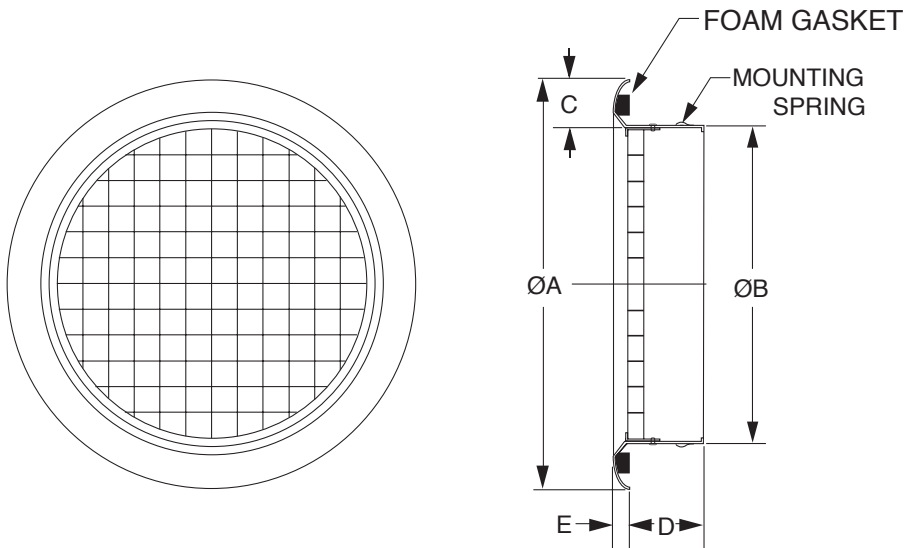

Model: EC

Round Lattice Grille

- Aluminum Construction
- Easy Installation by Spring Clips
- Anodized Finish for Rust Protection

- Material: Aluminum
- Standard Finish: Anodized

MODEL	DUCT SIZE	LATTICE	A	B	C	D	E	FREE AREA
EC 8	200	13x13	256	195	32	76	12	200 Sq.cm
EC 10	250	13x13	306	245	32	76	12	339 Sq.cm
EC 12	300	13x13	356	295	32	76	12	514 Sq.cm

Dimensions are in millimeters. Product Information is Subject to Change Without Notice

JOB NAME: _____
 LOCATION: _____
 ARCHITECT: _____
 ENGINEER: _____
 CONTRACTOR: _____

SUBMITTED BY: _____

DATE: _____

Model EC
 Round Lattice Grille

Form No.300E-M