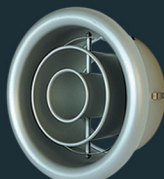

SEIHO AIR DISTRIBUTION & VENTILATION EQUIPMENT

NEW

Model: **CFXC**
Dryer Vent with Flapper Damper

Model: **SFB-P**
Dryer Vent with Flapper Damper

Model: **SB**
Dryer Vent with Flapper Damper

Model: **KX**
Vent Cap

Model: **SFZC**
Dryer Vent with Butterfly Damper

Model: **PK**
SpotDiffuser

Model: **PKP**
SpotPac

Model: **NT**
TurboNozzle

Model: **NX**
Reversible TurboNozzle

Model: **RHV**
Round Grille

Model: **SXL**
Return Air Grille